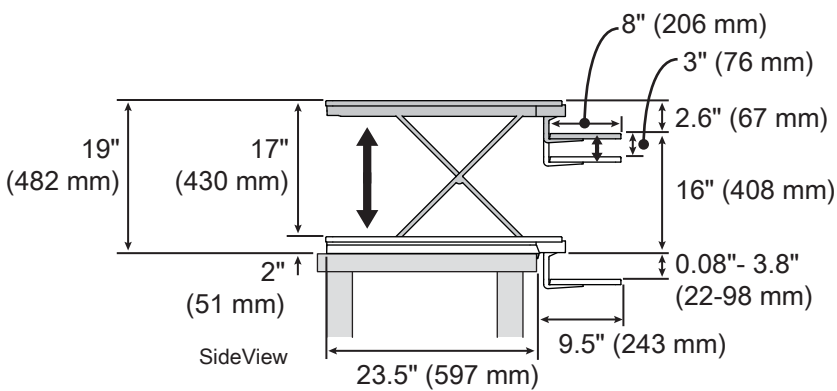

DIMENSIONS

WorkFit™ -TX

Standing Desk Converter

WEIGHT CAPACITY