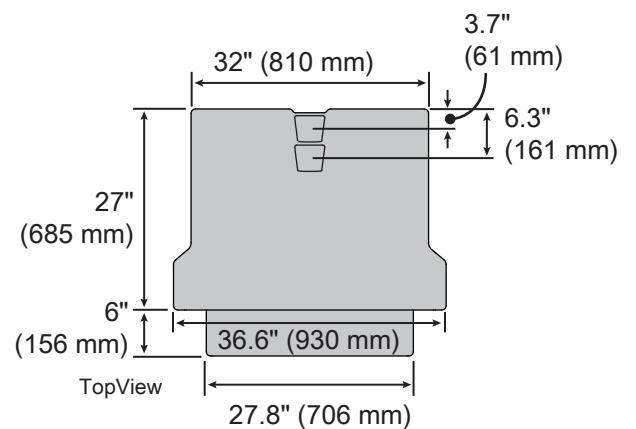

DIMENSIONS

WorkFit™ -TX

Standing Desk Converter

WEIGHT CAPACITY