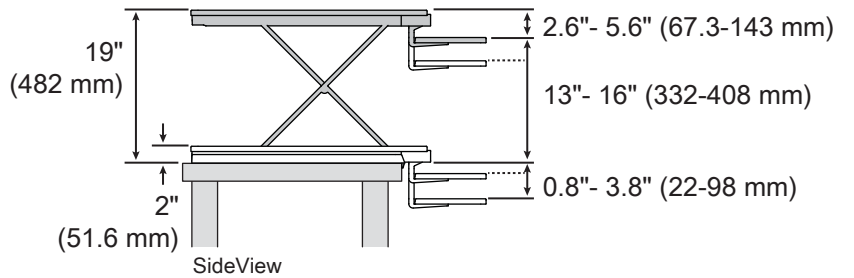

DIMENSIONS

WorkFit™ -TX

Standing Desk Converter

WEIGHT CAPACITY