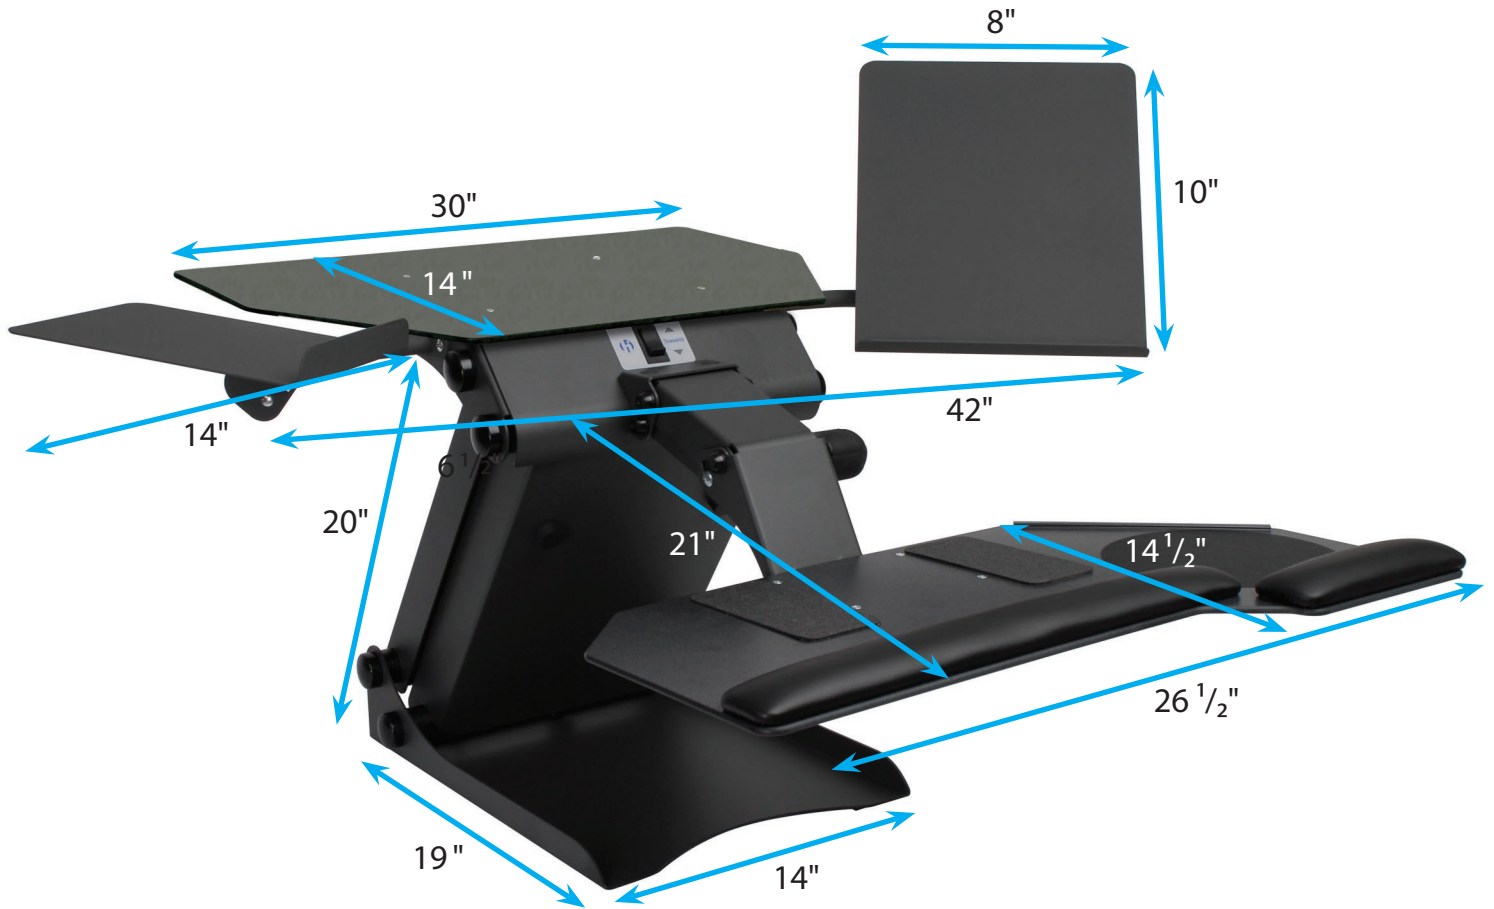

### Height Adjustability Specs

- Travel Range - 14"
- Tabletop is 20" from the surface when in the highest position
- Tabletop is 6" from surface in the lowest position

### Keyboard Mechanism

- Adjusts keyboard 4" below the work surface in lowest position
- Infinite keyboard tilt

### Weight Limit

- 50 lbs.

### Shipping

- Shipping Dimensions - 32" x 19" x 13"
- Shipping Weight – 83 lbs.